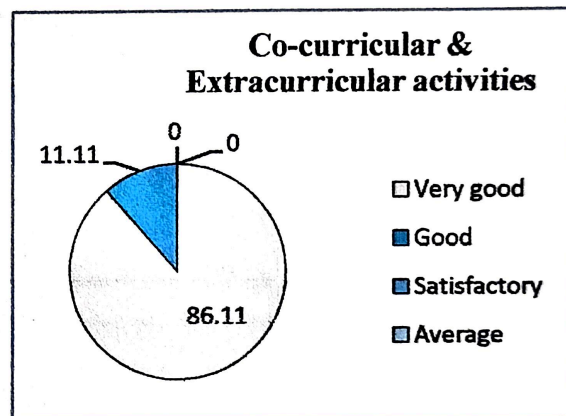

ST. XAVIER'S COLLEGE MAHUADANR

Estd: 2011. Affiliated to Nilamber-Pitamber University, Medininagar NPU/R/953/11

P.O- Mahuadanr, Dist. Latehar, Jharkhand 822119

Accredited with 'B' Grade by NAAC

AISHE-C-42763

ISO-9001:2015

Phone: 08986638271/08987890754 Email: sxcmdanr@gmail.com website: www.sxcm.co.in

Graphical presentation of Feedback of Faculty -2021-2022

Principal
St.Xavier's College
Mahuadanr