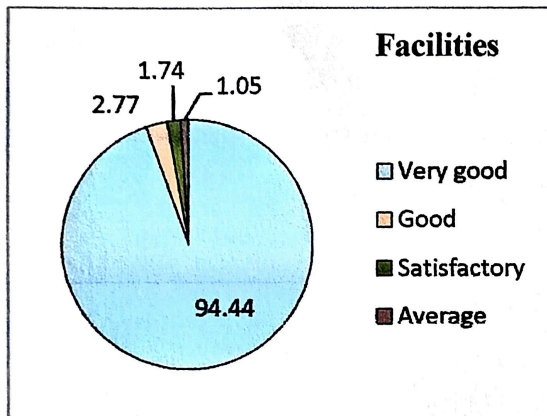

ST. XAVIER'S COLLEGE MAHUADANR

Estd: 2011. Affiliated to Nilamber-Pitamber University, Medininagar NPU/R/953/11

P.O- Mahuadanr, Dist. Latehar, Jharkhand 822119

Accredited with 'B' Grade by NAAC

AISHE-C-42763

ISO-9001:2015

Phone: 08986638271/08987890754 Email: sxcmdanr@gmail.com website: www.sxcm.co.in

Graphical presentation of Feedback of Faculty -2021-2022

Principal
St.Xavier's College
Mahuadanr