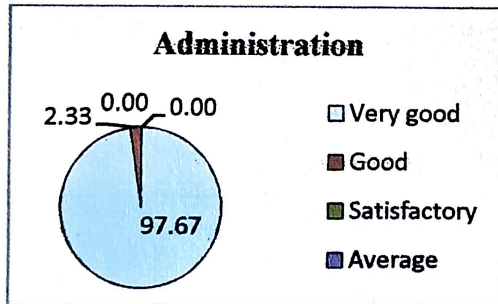

ST. XAVIER'S COLLEGE MAHUADANR

Estd: 2011. Affiliated to Nilamber-Pitamber University, Medininagar NPU/R/953/11

P.O- Mahuadanr, Dist. Latehar, Jharkhand 822119

Accredited with 'B' Grade by NAAC

AISHE-C-42763

ISO-9001:2015

Phone: 08986638271/08987890754 Email: sxcmadanr@gmail.com website: www.sxcm.co.in

Parents Feedback 2021- 2022

Number of counts	Very Good	Good	Satisfactory	Average
Administration	84	2	0	0
Academic	65	10	8	3
Facilities	60	14	10	2
Overall rating	65	15	3	3

%	Very Good	Good	Satisfactory	Average
Administration	84	2	0	0
Academic	65	10	8	3
Facilities	60	14	10	2
Overall rating	65	15	3	3

Graphical presentation of Feedback of Parents -2021-2022

Principal
St.Xavier's College
Mahuadanr