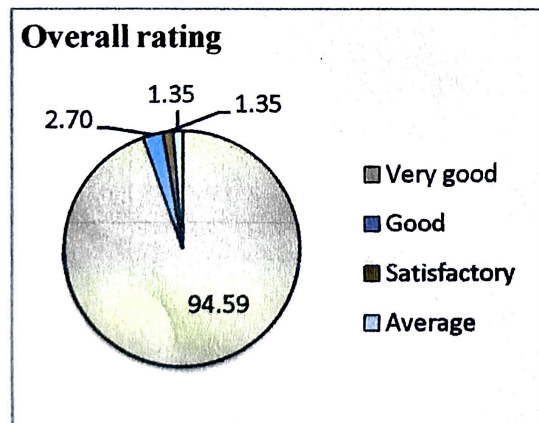

ST. XAVIER'S COLLEGE MAHUADANR

Estd:2011. Affiliated to Nilamber-Pitamber University, MedininagarNPU/R/953/11

P.O- Mahuadanr, Dist.Latehar, Jharkhand 822119

Accredited with 'B' Grade by NAAC

AISHE-C-42763

ISO-9001:2015

Phone:08986638271/08987890754 Email: sxcm DANR@gmail.com website: www.sxcm.co.in

Graphical presentation of Feedback of Alumni -2021-2022

Principal
St.Xavier's College
Mahuadanr