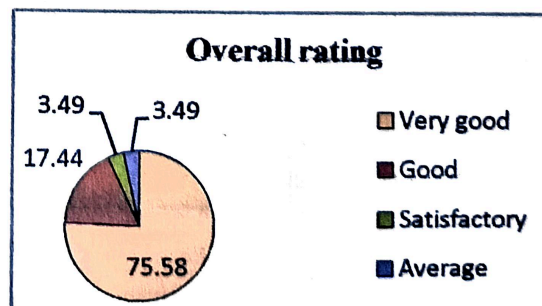

AISHE-C-42763

ISO-9001:2015

Phone: 08986638271/08987890754 Email: sxcmadanr@gmail.com website: www.sxcm.co.in

Parents Feedback 2021- 2022

Number of counts	Very Good	Good	Satisfactory	Average
Administration	84	2	0	0
Academic	65	10	8	3
Facilities	60	14	10	2
Overall rating	65	15	3	3

%	Very Good	Good	Satisfactory	Average
Administration	84	2	0	0
Academic	65	10	8	3
Facilities	60	14	10	2
Overall rating	65	15	3	3

Graphical presentation of Feedback of Parents -2021-2022

Principal
St.Xavier's College
Mahuadanr