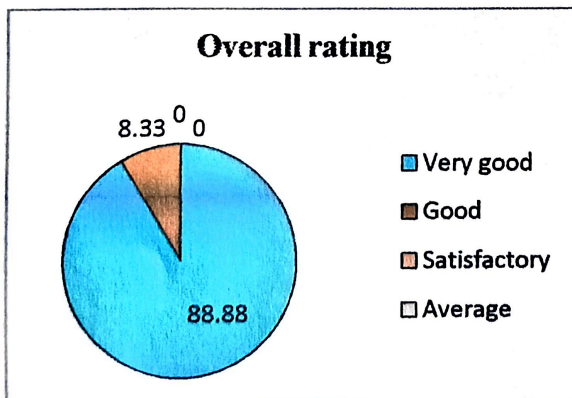

ST. XAVIER'S COLLEGE MAHUADANR

Estd: 2011. Affiliated to Nilamber-Pitamber University, Medininagar NPU/R/953/11

P.O- Mahuadanr, Dist. Latehar, Jharkhand 822119

Accredited with 'B' Grade by NAAC

AISHE-C-42763

ISO-9001:2015

Phone: 08986638271/08987890754 Email: sxcmdanr@gmail.com website: www.sxcm.co.in

Graphical presentation of Feedback of Faculty -2021-2022

Principal
St.Xavier's College
Mahuadanr