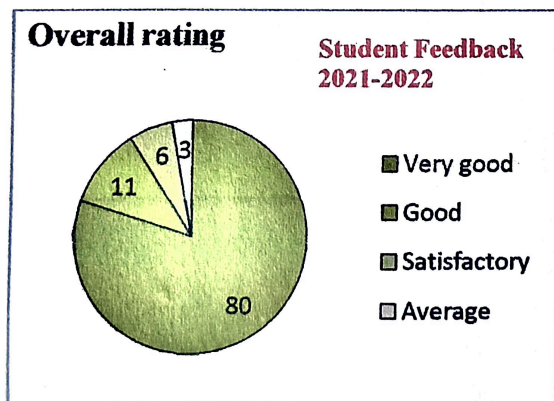

ST. XAVIER'S COLLEGE MAHUADANR

Estd: 2011. Affiliated to Nilamber-Pitamber University, Medininagar NPU/R/953/11

P.O- Mahuadanr, Dist. Latehar, Jharkhand 822119

Accredited with 'B' Grade by NAAC

AISHE-C-42763

ISO-9001:2015

Phone: 08986638271/08987890754 Email: sxcmdanr@gmail.com website: www.sxcm.co.in

Graphical presentation of Feedback of Student -2021-2022

Principal
St. Xavier's College
Mahuadanr