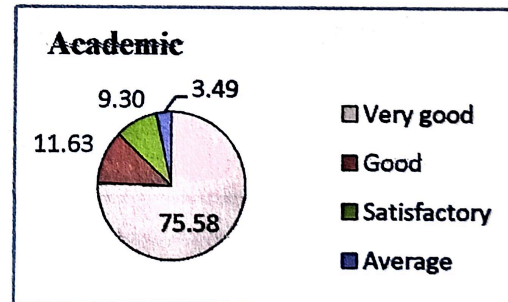

%	Very Good	Good	Satisfactory	Average
Administration	84	2	0	0
Academic	65	10	8	3
Facilities	60	14	10	2
Overall rating	65	15	3	3

Graphical presentation of Feedback of Parents -2021-2022

Principal
St.Xavier's College
Mahuadanr