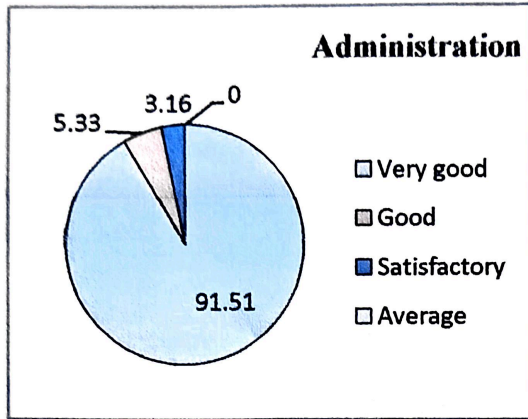

ST. XAVIER'S COLLEGE MAHUADANR

Estd: 2011. Affiliated to Nilamber-Pitamber University, Medininagar NPU/R/953/11

P.O- Mahuadanr, Dist. Latehar, Jharkhand 822119

Accredited with 'B' Grade by NAAC

AISHE-C-42763

ISO-9001:2015

Phone: 08986638271/08987890754 Email: sxcmdanr@gmail.com website: www.sxcm.co.in

Graphical presentation of Feedback of Faculty -2021-2022

Principal
St.Xavier's College
Mahuadanr