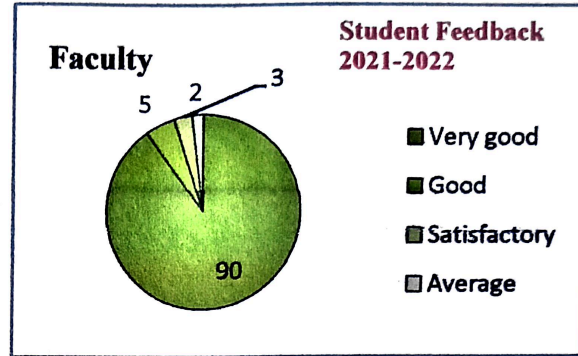

ST. XAVIER'S COLLEGE MAHUADANR

Estd: 2011. Affiliated to Nilamber-Pitamber University, Medininagar NPU/R/953/11

P.O- Mahuadanr, Dist. Latehar, Jharkhand 822119

Accredited with 'B' Grade by NAAC

AISHE-C-42763

ISO-9001:2015

Phone: 08986638271/08987890754 Email: sxcmdanr@gmail.com website: www.sxcm.co.in

Graphical presentation of Feedback of Student -2021-2022

Principal
St. Xavier's College
Mahuadanr