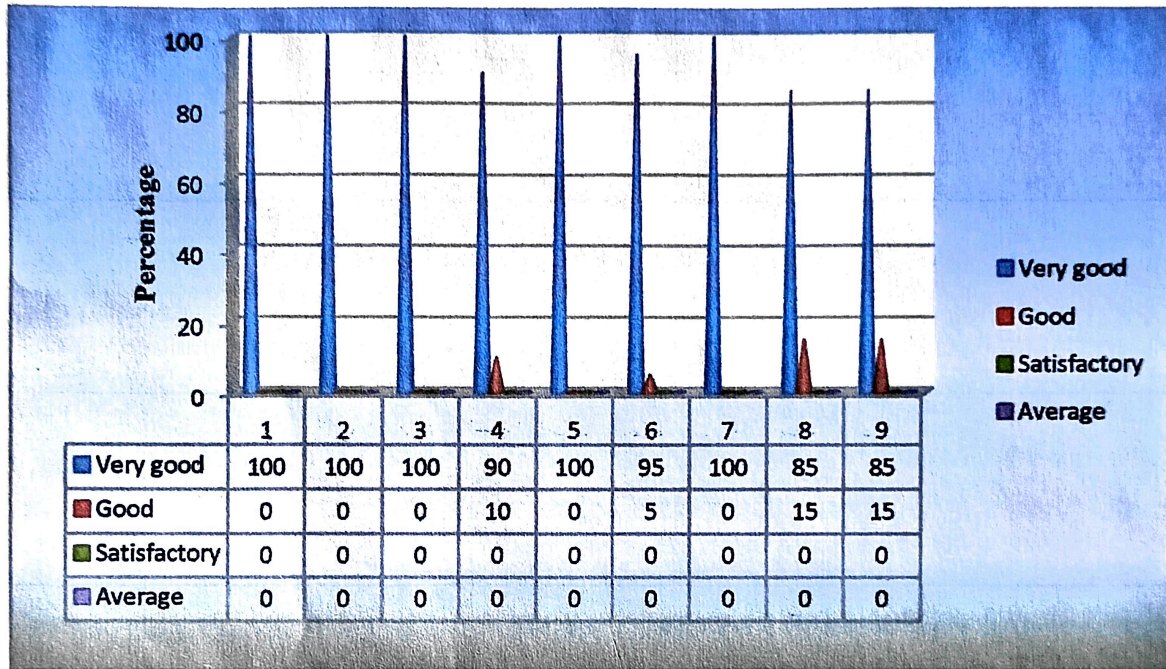

ST. XAVIER'S COLLEGE MAHUADANR

Estd: 2011. Affiliated to Nilamber-Pitamber University, Medininagar NPU/R/953/11

P.O- Mahuadanr, Dist. Latehar, Jharkhand 822119

Accredited with 'B' Grade by NAAC

AISHE-C-42763

ISO-9001:2015

Phone: 08986638271/08987890754 Email: sxcmdanr@gmail.com website: www.sxcm.co.in

Graphical presentation of Feedback of Non-Teaching -2021-2022

Principal
St.Xavier's College
Mahuadanr