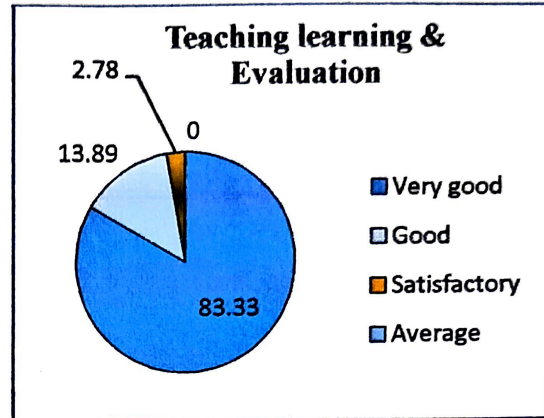

ST. XAVIER'S COLLEGE MAHUADANR

Estd: 2011. Affiliated to Nilamber-Pitamber University, Medininagar NPU/R/953/11

P.O- Mahuadanr, Dist. Latehar, Jharkhand 822119

Accredited with 'B' Grade by NAAC

AISHE-C-42763

ISO-9001:2015

Phone: 08986638271/08987890754 Email: sxcmdanr@gmail.com website: www.sxcm.co.in

Graphical presentation of Feedback of Faculty -2021-2022

Principal
St.Xavier's College
Mahuadanr