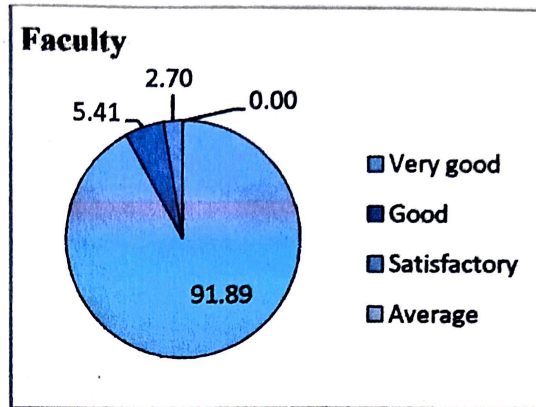

ST. XAVIER'S COLLEGE MAHUADANR

Estd:2011. Affiliated to Nilamber-Pitamber University, MedininagarNPU/R/953/11

P.O- Mahuadanr, Dist.Latehar, Jharkhand 822119

Accredited with 'B' Grade by NAAC

AISHE-C-42763

ISO-9001:2015

Phone:08986638271/08987890754 Email: sxcm DANR@gmail.com website: www.sxcm.co.in

Graphical presentation of Feedback of Alumni -2021-2022

Principal
St.Xavier's College
Mahuadanr