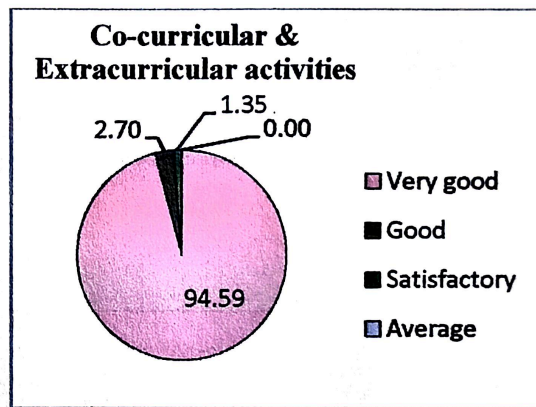

ST. XAVIER'S COLLEGE MAHUADANR

Estd:2011. Affiliated to Nilamber-Pitamber University, MedininagarNPU/R/953/11

P.O- Mahuadanr, Dist.Latehar, Jharkhand 822119

Accredited with 'B' Grade by NAAC

AISHE-C-42763

ISO-9001:2015

Phone:08986638271/08987890754 Email: sxcm DANR@gmail.com website: www.sxcm.co.in

Graphical presentation of Feedback of Alumni -2021-2022

Principal
St.Xavier's College
Mahuadanr