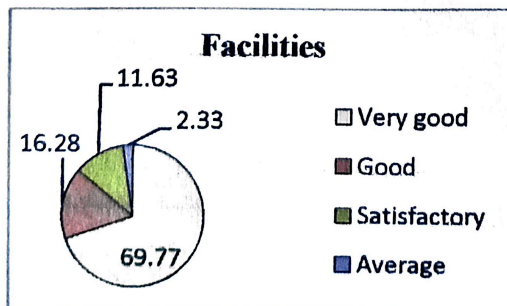

AISHE-C-42763

ISO-9001:2015

Phone: 08986638271/08987890754 Email: sxcmadanr@gmail.com website: www.sxcm.co.in

Parents Feedback 2021- 2022

Number of counts	Very Good	Good	Satisfactory	Average
Administration	84	2	0	0
Academic	65	10	8	3
Facilities	60	14	10	2
Overall rating	65	15	3	3

%	Very Good	Good	Satisfactory	Average
Administration	84	2	0	0
Academic	65	10	8	3
Facilities	60	14	10	2
Overall rating	65	15	3	3

Graphical presentation of Feedback of Parents -2021-2022

Principal
St.Xavier's College
Mahuadanr