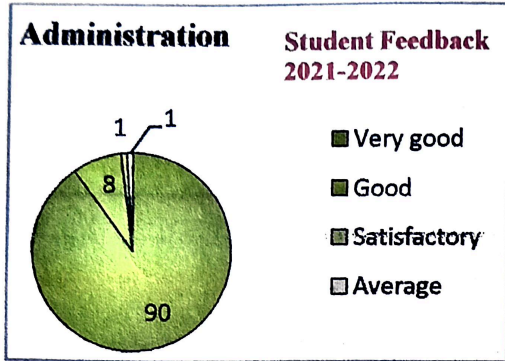

ST. XAVIER'S COLLEGE MAHUADANR

Estd: 2011. Affiliated to Nilamber-Pitamber University, Medininagar NPU/R/953/11

P.O- Mahuadanr, Dist. Latehar, Jharkhand 822119

Accredited with 'B' Grade by NAAC

AISHE-C-42763

ISO-9001:2015

Phone: 08986638271/08987890754 Email: sxcmdanr@gmail.com website: www.sxcm.co.in

Graphical presentation of Feedback of Student -2021-2022

Principal
St. Xavier's College
Mahuadanr