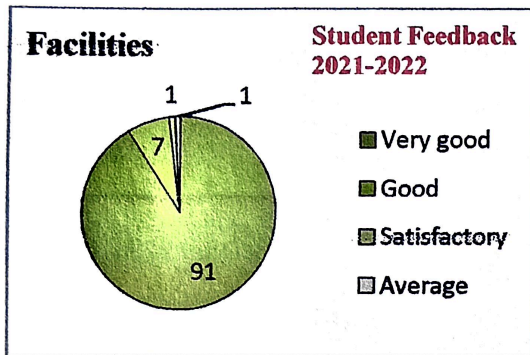

ST. XAVIER'S COLLEGE MAHUADANR

Estd: 2011. Affiliated to Nilamber-Pitamber University, Medininagar NPU/R/953/11

P.O- Mahuadanr, Dist. Latehar, Jharkhand 822119

Accredited with 'B' Grade by NAAC

AISHE-C-42763

ISO-9001:2015

Phone: 08986638271/08987890754 Email: sxcmdanr@gmail.com website: www.sxcm.co.in

Graphical presentation of Feedback of Student -2021-2022

Principal
St. Xavier's College
Mahuadanr