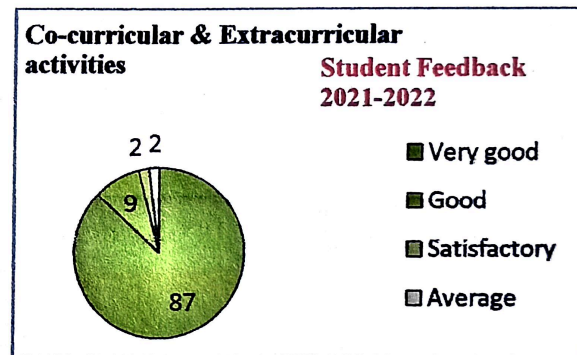

ST. XAVIER'S COLLEGE MAHUADANR

Estd: 2011. Affiliated to Nilamber-Pitamber University, Medininagar NPU/R/953/11

P.O- Mahuadanr, Dist. Latehar, Jharkhand 822119

Accredited with 'B' Grade by NAAC

AISHE-C-42763

ISO-9001:2015

Phone: 08986638271/08987890754 Email: sxcmdanr@gmail.com website: www.sxcm.co.in

Graphical presentation of Feedback of Student -2021-2022

Principal
St. Xavier's College
Mahuadanr