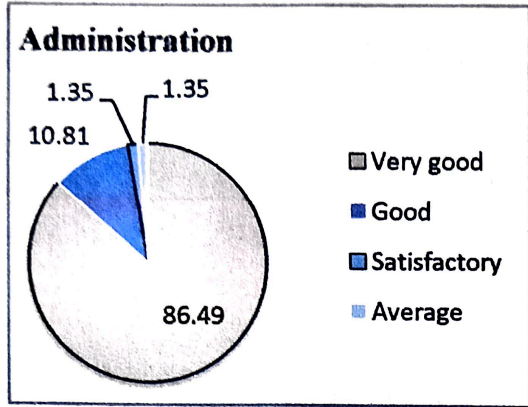

ST. XAVIER'S COLLEGE MAHUADANR

Estd:2011. Affiliated to Nilamber-Pitamber University, MedininagarNPU/R/953/11

P.O- Mahuadanr, Dist.Latehar, Jharkhand 822119

Accredited with 'B' Grade by NAAC

AISHE-C-42763

ISO-9001:2015

Phone:08986638271/08987890754 Email: sxcm DANR@gmail.com website: www.sxcm.co.in

Graphical presentation of Feedback of Alumni -2021-2022

Principal
St.Xavier's College
Mahuadanr