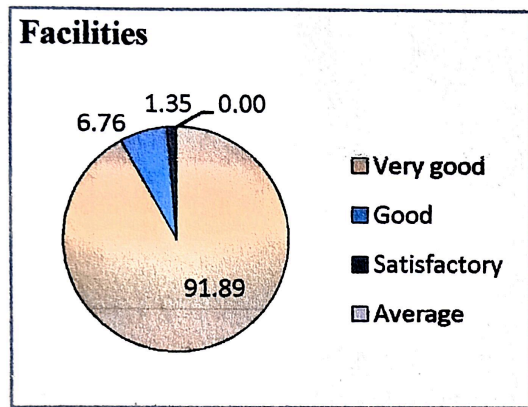

ST. XAVIER'S COLLEGE MAHUADANR

Estd:2011. Affiliated to Nilamber-Pitamber University, MedininagarNPU/R/953/11

P.O- Mahuadanr, Dist.Latehar, Jharkhand 822119

Accredited with 'B' Grade by NAAC

AISHE-C-42763

ISO-9001:2015

Phone:08986638271/08987890754 Email: sxcm DANR@gmail.com website: www.sxcm.co.in

Graphical presentation of Feedback of Alumni -2021-2022

Principal
St.Xavier's College
Mahuadanr